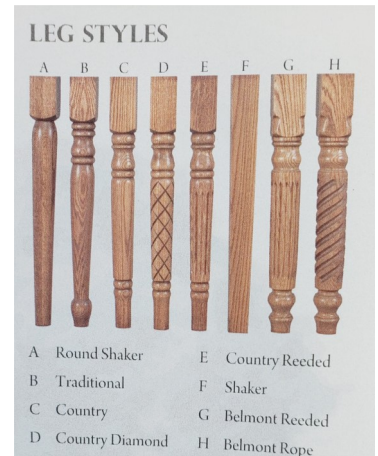

- Available sizes: 30"high
- 36x54, 36x60, 36x66, 42x54, 42x60 or 42x66 solid top
- Rectangle top with 1" corner round standard
- Other tops available with change fee
- Mission edge standard
- Available in Oak, Cherry, Brown Maple, Maple, Quarter-sawn top, Hickory, Walnut, Rustic Cherry, Rustic Hickory and Rustic 1/4 sawn top
- Drawer standard

- Standard legs are, Square, Shaker, Round Shaker, Traditional and Country
- Optional legs are Belmont Reeded, Belmont Rope, Country Reeded and Country Diamond add $45 per leg.