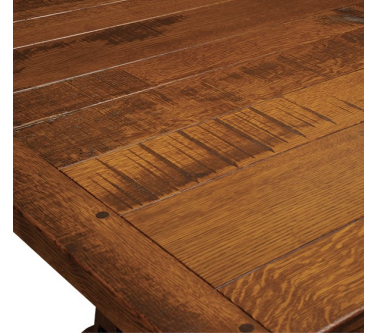

Allegheny

- Available sizes: 30" high
- 42x72 or 48x72 solid top
- 1-3/8" tongue and groove breadboard top in most wood options
- 1" thick top available with up to 4 limited self storing leaves.
- Rectangle top standard Mission edge standard
- Limited availability in Oak, Cherry, Brown Maple, Maple, Quarter-sawn top, Walnut, Rustic Cherry, and Rustic 1/4 sawn
- Geared slides standard
- 18" Butterfly leaf available on 1" top, Add $250 each to 2 leaf price