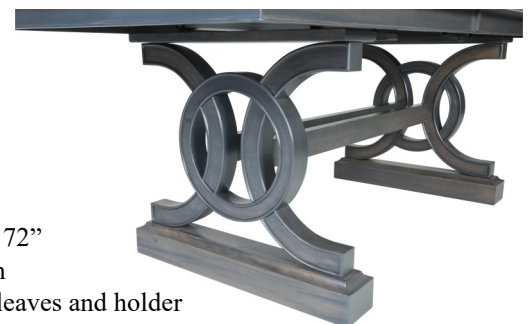

- Solid top
- 36", 48", 60" or 72"
- Extend-A-Bench
- 48" plus 4 -12" leaves and holder