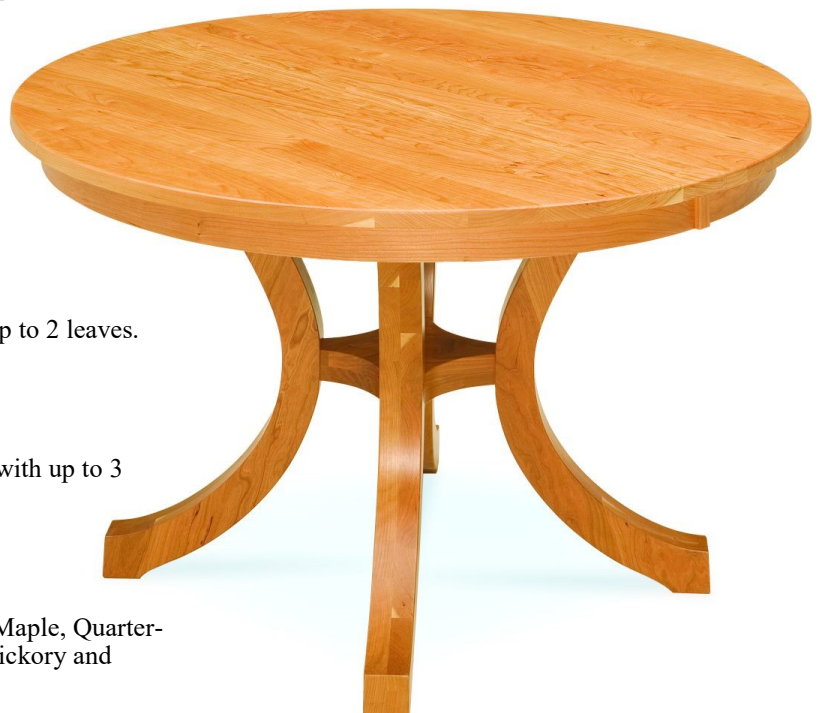

Canterbury Leg & Bench

Canterbury AC chair recommended

- Available sizes: 30" high
- 42x60, 42x66, 42x72, 48x60, 48x66 or 48x72 with up to 4 limited self storing leaves.
- 1" Canterbury top standard
- Optional self store leaves add \$40
- Waterfall edge standard
- Limited availability in Oak, Cherry, Brown Maple, Maple, Quarter-sawn top, Walnut, Rustic Cherry, and Rustic 1/4 sawn
- 18" Butterfly leaf available on 1" top, Add \$250 each to 2 leaf price

- Solid top
- 24", 36", 48", 60" or 72"
- Extend-A-Bench
- 48", 60" or 72" plus up to 4 -12" leaves and holder

Waterfall edge

Carlisle Shaker Single and Oval

- Available sizes: 30" high
- Round single 48", 54", 60" or 72" diameter with up to 2 leaves.
- Available 36" high add \$150
- Available 42" high add
- Oval 42x60, 42x66, 42x72, 48x60, 48x66 or 48x72 with up to 3 limited self storing leaves.
- Available 36" high add \$300
- Other shape tops available with change fee.
- Mission edge standard
- Limited availability in Oak, Cherry, Brown Maple, Maple, Quarter-sawn top, Hickory, Walnut, Rustic Cherry, Rustic Hickory and Rustic 1/4 sawn top
- Geared slides standard
- 18" Butterfly leaf available, Add \$250 each to 2 leaf price.