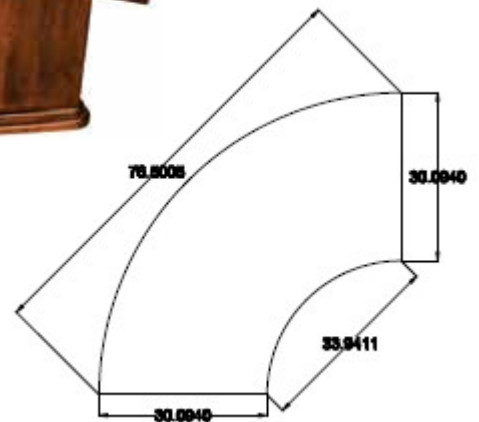

Fan Executive

- Available sizes: 30"high
- 1 section width, 76-1/2" back 34" front x 30"d. Complete round is 108"
- 1-1/2" thick top
- Sold per section
- Mission edge standard
- Limited availability in Oak, Cherry, Brown Maple, Maple, Quarter-sawn top, Hickory, Walnut, Rustic Cherry, and Rustic 1/4 sawn

Farmington

8 leaves available

- Available sizes: 30"high
- 42x60, 42x66, 42x72, 48x60, 48x66 or 48x72 with up to leaves.
- 1" Rectangle top standard
- Optional limited self store leaves add \$40
- Mission edge standard
- Limited availability in Oak, Cherry, Brown Maple, Maple, Quarter-sawn top,, Walnut, Rustic Cherry, and Rustic 1/4 sawn
- 18" Butterfly leaf available, Add \$250 each to 2 leaf price