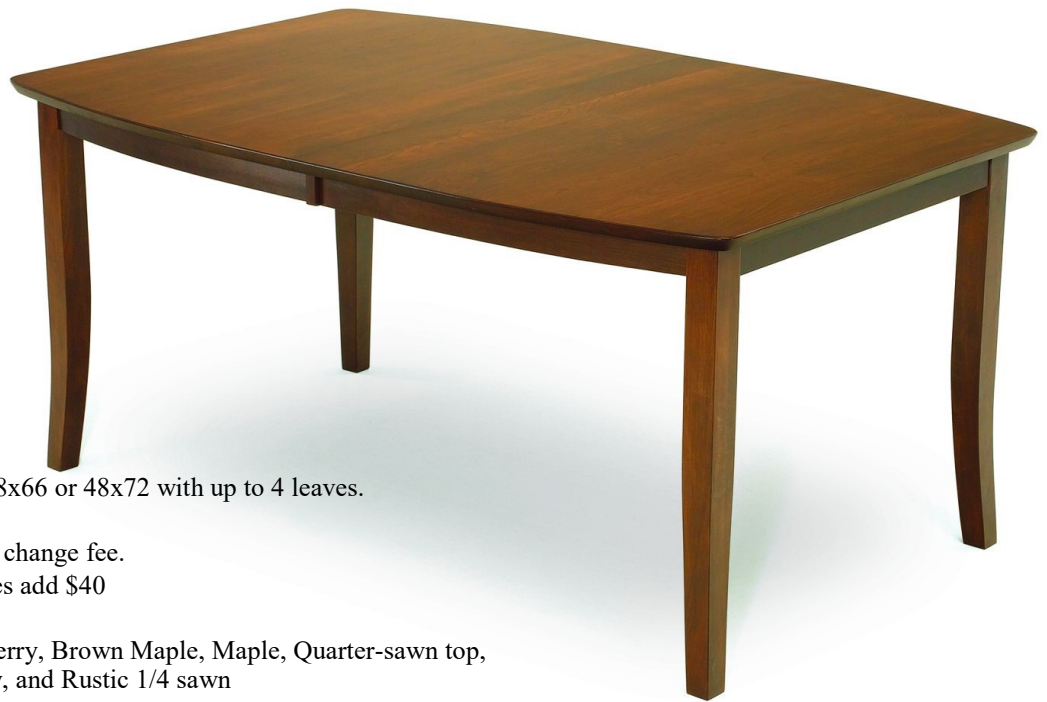

Imperial

- Available sizes: 30"high
- 42x60, 42x66, 42x72, 48x60, 48x66 or 48x72 with up to 4 leaves.
- 1" Boat shaped top standard
- Other shape tops available with change fee.
- Optional limited self store leaves add $40
- Mission edge standard
- Limited availability in Oak, Cherry, Brown Maple, Maple, Quarter-sawn top, Hickory, Walnut, Rustic Cherry, and Rustic 1/4 sawn
- Geared slides standard
- 18" Butterfly leaf available on 1" top, Add $250 each to 2 leaf price
- 20" pop-up available