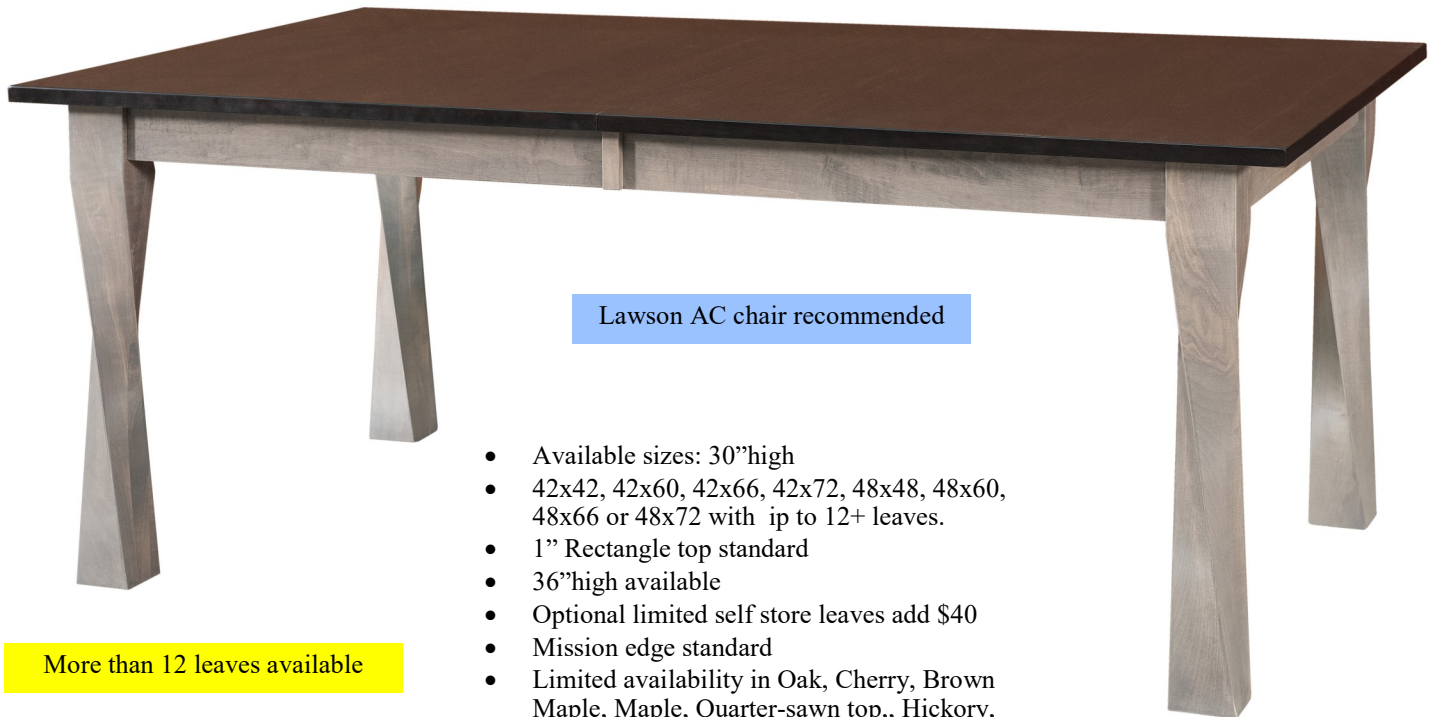

Lexington Leg

Lawson AC chair recommended

- Available sizes: 30"high
- 42x42, 42x60, 42x66, 42x72, 48x48, 48x60, 48x66 or 48x72 with up to 12+ leaves.
- 1" Rectangle top standard
- 36"high available
- Optional limited self store leaves add $40
- Mission edge standard
- Limited availability in Oak, Cherry, Brown Maple, Maple, Quarter-sawn top,, Hickory, Walnut, Rustic Cherry, and Rustic 1/4 sawn
- Geared slides standard

More than 12 leaves available