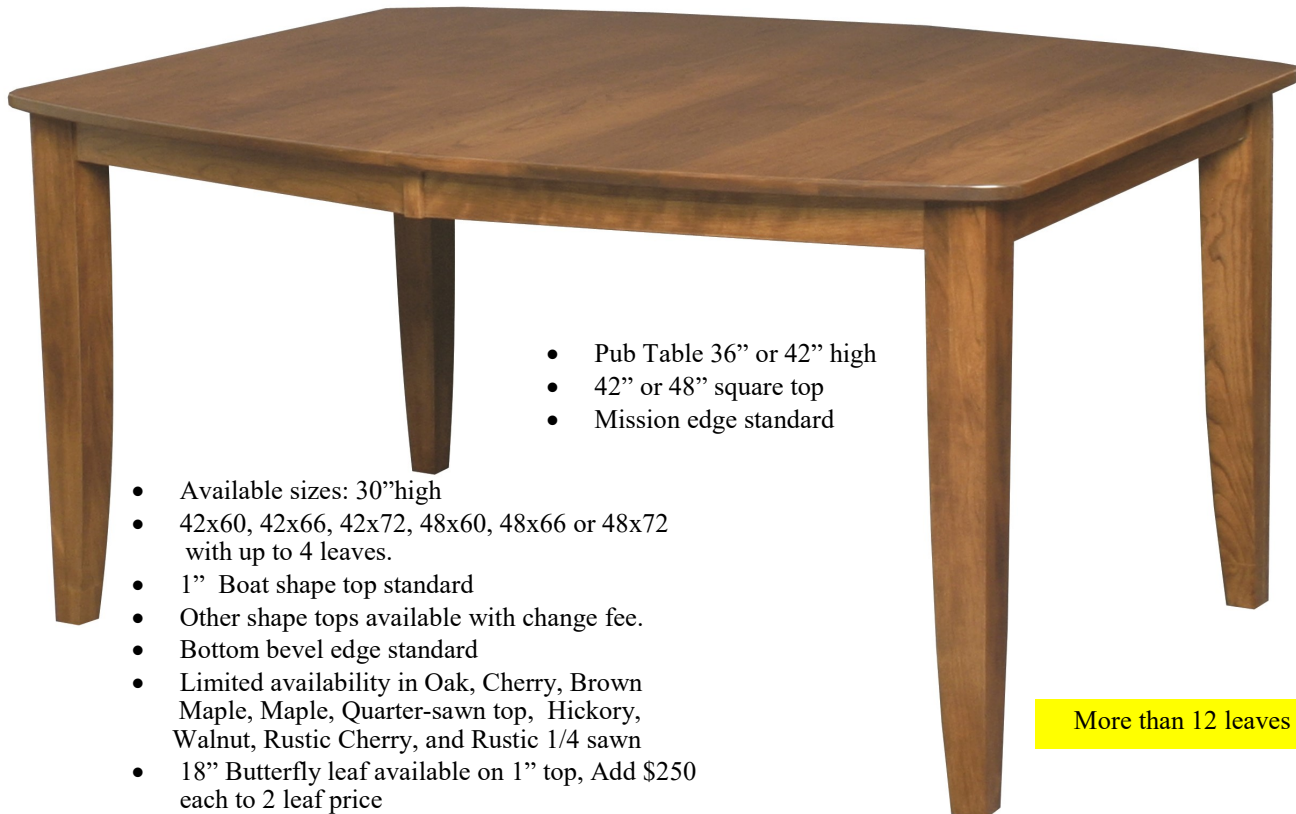

Madison Leg & Pub

- Pub Table 36" or 42" high
- 42" or 48" square top
- Mission edge standard
- Available sizes: 30" high
- 42x60, 42x66, 42x72, 48x60, 48x66 or 48x72 with up to 4 leaves.
- 1" Boat shape top standard
- Other shape tops available with change fee.
- Bottom bevel edge standard
- Limited availability in Oak, Cherry, Brown Maple, Maple, Quarter-sawn top, Hickory, Walnut, Rustic Cherry, and Rustic 1/4 sawn
- 18" Butterfly leaf available on 1" top, Add $250 each to 2 leaf price

More than 12 leaves available