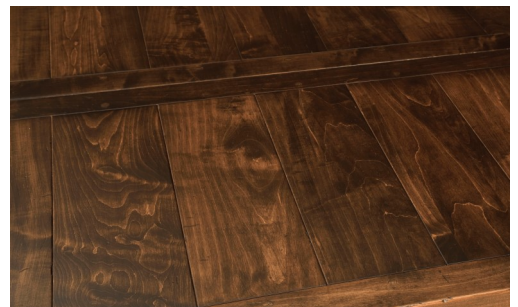

- Available sizes: 30" high
- 42", 48" or 54" diameter with up to 2 leaves
- Square top standard
- 1-3/8" tongue and groove breadboard top in most wood options
- Other shape tops available with change fee.
- Mission edge standard
- Limited availability in Oak, Cherry, Brown Maple, Maple, Quarter-sawn top, Walnut, Rustic Cherry, and Rustic 1/4 sawn top