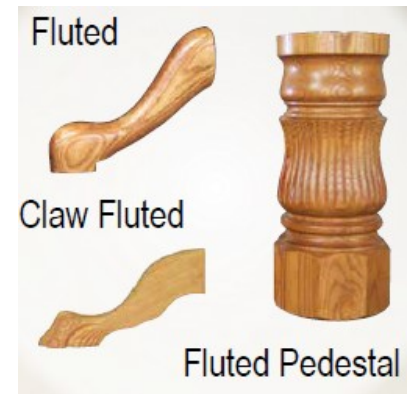

- Available sizes: 30" high
- 36", 42" or 48" top.
- Round top standard