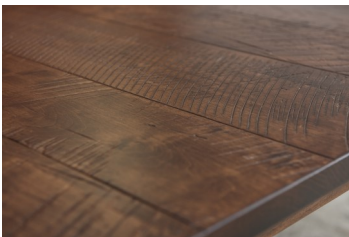

- Available sizes: 30" high
- 42x60, 42x66, 42x72, 48x60, 48x66 or 48x72 with up to 4 leaves.
- 1" Rectangle top standard
- Circular Sawn top standard
- Optional limited self store leaves add $40
- Mission edge standard
- Limited availability in Oak, Cherry, Brown Maple, Maple, Quarter-sawn top, Hickory, Walnut, Rustic Cherry, and Rustic 1/4 sawn
- Geared slides standard
- 18" Butterfly leaf available on 1" top, Add $250 each to 2 leaf price

More than 12 leaves available