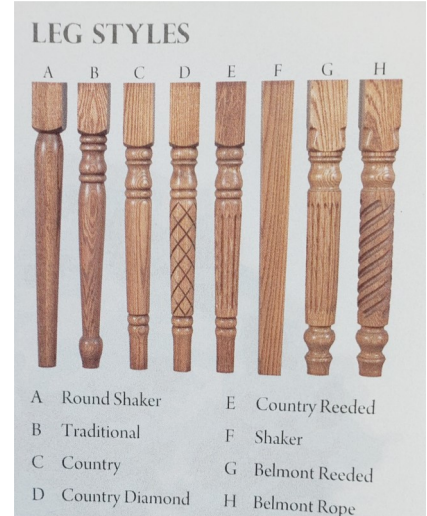

Traditional Leg

More than 12