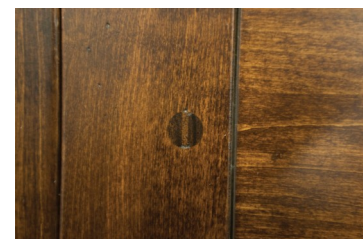

Wethersfield

- Available sizes: 30" high
- 48", 54" or 60" diameter with up to 2 leaves. Base to big for 42" top.
- 1" Round top standard
- Other shape tops available with change fee.
- Ogee edge standard
- Limited availability in Oak, Cherry, Brown Maple, Maple, Quarter-sawn top, Hickory, Walnut, Rustic Cherry, Rustic Hickory and Rustic 1/4 sawn top
- Geared slides standard

Williamsburg & Bench

- Available sizes: 30" high
- 42x60, 42x66, 42x72, 48x60, 48x66 or 48x72 with up to 3-16" leaves.
- 1-3/8" tongue and groove breadboard top in most wood options
- 1" thick top available with 12" leaves
- Rectangle top standard
- Optional limited self store leaves add \$40
- Mission edge standard
- Limited availability in Oak, Cherry, Brown Maple, Maple, Quarter-sawn top,, Walnut, Rustic Cherry, and Rustic 1/4 sawn